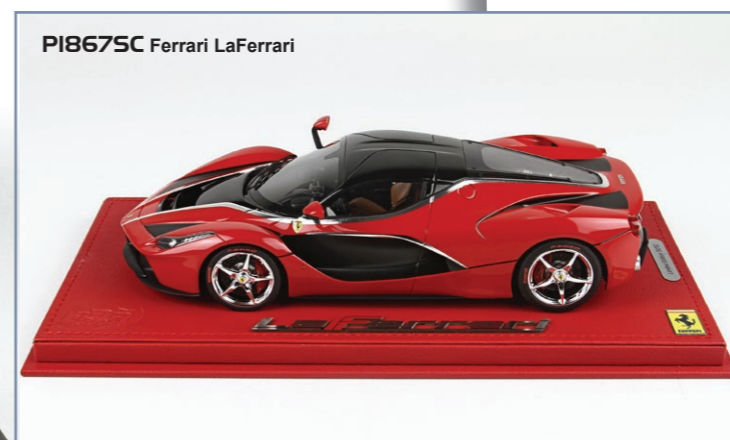

NEWS OCTOBER

order@bbrmodels.it www.bbrmodels.it

NEWS OCTOBER

order@bbrmodels.it www.bbrmodels.it

BBRC183
Ferrari SF16-H G.P. Australia 2016
S. Vettel

BBRC170
Corvette Chev. C7.R LM GTE AM
24h. Le Mans 2015 - Larbre Competition
Limited Edition 72 pcs

BBRC158
Corvette Chev. C7.R LM GTE Pro
24h. Le Mans 2015 - Corvette Racing

BBRC159
Corvette Chev. C7.R LM GTE Pro
24h. Le Mans 2015 - Corvette Racing

BBRI204 Ferrari FXX K Abu Dhabi 2014

Scale 1-12