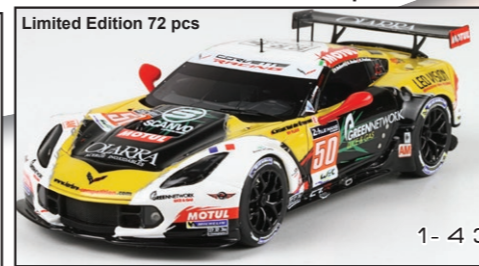

NEWS OCTOBER

order@bbrmodels.it www.bbrmodels.it

NEWS OCTOBER

order@bbrmodels.it www.bbrmodels.it

BBRC183
Ferrari SF16-H G.P. Australia 2016
S. Vettel

BBRC170
Corvette Chev. C7.R LM GTE AM
24h. Le Mans 2015 - Larbre Competition
Limited Edition 72 pcs

BBRC158
Corvette Chev. C7.R LM GTE Pro
24h. Le Mans 2015 - Corvette Racing

BBRC159
Corvette Chev. C7.R LM GTE Pro
24h. Le Mans 2015 - Corvette Racing

BBRI204 Ferrari FXX K Abu Dhabi 2014

Scale 1-12